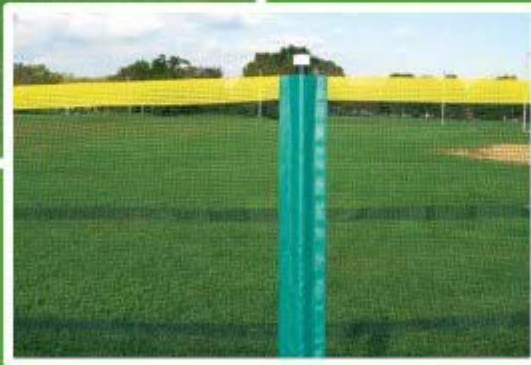

# Enduro Fence

## Portable Outfield Fence Systems

Enduro Fence simplicity & durability is the description on this style of portable outfield fence. No ropes ✓  
No ties ✓ No clips ✓ No hooks needed ✓

### HOMERUN ENDURO FENCE PACKAGES

200' - #EF314GP

300' - #EF471GP

- Fence material available in GREEN ONLY
- Soft poly mesh with vinyl pockets sewn in at 10' intervals
- Yellow home run marker on the top edge
- Available as individual fence sections or in Home Run Kits for 200' or 300' foul lines
- **200' HR Kit** includes 314' of fencing, pilot hole tool, 32 Enduro poles, auger tool, and a 300' tape measure
- **300' HR Kit** includes 471' of fencing, pilot hole tool, 48 Enduro poles, auger tool, and a 300' tape measure